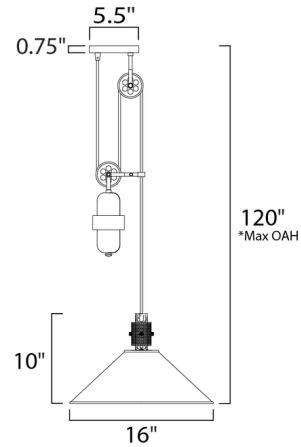

## Tucson Pulley Pendant By Maxim Lighting

### Specifications

COLOR	N/A
BODY FINISH	Oil Rubbed Bronze
WATTAGE	8W
DIMMER	Standard 120V
DIMENSIONS	16"W x 10"H
BULB NOT INCLUDED	1 x A19/Medium (E26)/8W/120V LED
OTHER BULB OPTIONS	1 x A19/Medium (E26)/60W/120V Incandescent