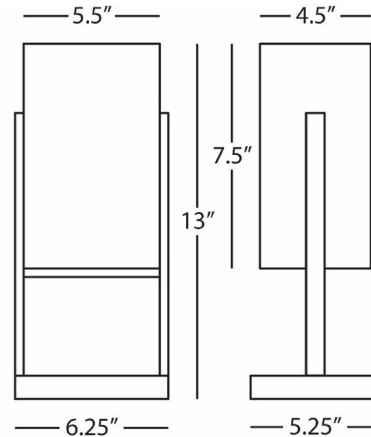

By Robert Abbey

Description

The Nikole Table Lamp offers a chic look that ties into a number of interiors, featuring a rectangular Frosted acrylic shade set into a stand with a White Marble slab in the base. Hi-Lo rotary switch located in-line. UL listed.

Shown in polished nickel / frosted

Specifications

COLOR	Frosted
BODY FINISH	Polished Nickel
WATTAGE	5W
DIMMER	Included
DIMENSIONS	6.25"W x 13"H x 5.25"D
BULB NOT INCLUDED	1 x B11/Candelabra (E12)/5W/120V LED
OTHER BULB OPTIONS	B10/Candelabra (E12)/120V LED 1 x B10/Candelabra (E12)/60W/120V Incandescent
COUNTRY OF ORIGIN	China