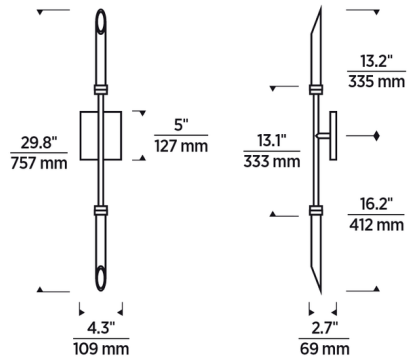

Lightology

lightology.com
866-954-4489
07-11-26

Project: _____

Company: _____

Location: _____ Fixture Type: _____

SPEC #: **TLG814063**

Approved On: _____ Approved By: _____

Spur Wall Sconce 120V

By Visual Comfort Modern

Description

The Spur Wall Wall Sconce 120V brings dramatic flair to your space, with its two glass spurs extending in opposite directions and illuminated by integrated LEDs. TRIAC and ELV dimmable.

Specifications

COLOR	Frost
BODY FINISH	Satin Nickel
WATTAGE	11W
DIMMER	Low Voltage Electronic
DIMENSIONS	4.3"W x 29.8"H x 2.7"D
INTEGRATED LED MODULE	2 x LED/5.5W/120V LED
COUNTRY OF ORIGIN	China

Technical Information

LAMP LIFE	50000 hours
COLOR RENDERING	90 CRI
LAMP COLOR	2700K
LUMENS/WATT	132.55
LUMINOUS FLUX	729 lumens

Shown in satin nickel / frost

CLICK TO VIEW PRODUCT

Notes: