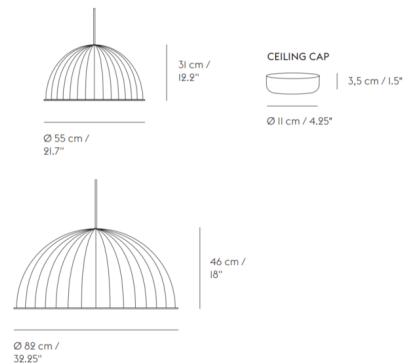

Specifications

COLOR	White Melange
BODY FINISH	N/A
WATTAGE	11W
DIMMER	Standard 120V
DIMENSIONS	21.7"W x 12.2"H
BULB NOT INCLUDED	1 x A19/Medium (E26)/11W/120V LED
OTHER BULB OPTIONS	1 x G40/Medium (E26)/60W/120V Incandescent 1 x G40/Medium (E26)/120V LED 1 x A19/Medium (E26)/60W/120V Incandescent
COUNTRY OF ORIGIN	Germany

Technical Information

PRODUCT DIMENSIONS	Cord Length: 196.85"
--------------------	----------------------

Shown in white melange

CLICK TO VIEW PRODUCT

Notes: