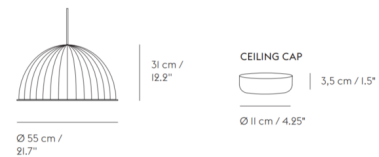

Shown in white melange

Specifications

COLOR	White Melange
BODY FINISH	N/A
WATTAGE	11W
DIMMER	Standard 120V
DIMENSIONS	21.7"W x 12.2"H
BULB NOT INCLUDED	1 x A19/Medium (E26)/11W/120V LED
OTHER BULB OPTIONS	1 x G40/Medium (E26)/60W/120V Incandescent 1 x G40/Medium (E26)/120V LED 1 x A19/Medium (E26)/60W/120V Incandescent
COUNTRY OF ORIGIN	Germany

Technical Information

PRODUCT DIMENSIONS	Cord Length: 196.85"
--------------------	----------------------

CLICK TO VIEW PRODUCT

Notes: