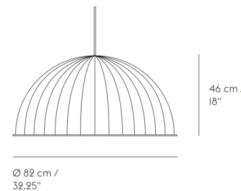

Shown in white melange

Specifications

COLOR	White Melange
BODY FINISH	N/A
WATTAGE	11W
DIMMER	Standard 120V
DIMENSIONS	21.7"W x 12.2"H
BULB NOT INCLUDED	1 x A19/Medium (E26)/11W/120V LED
OTHER BULB OPTIONS	1 x G40/Medium (E26)/60W/120V Incandescent 1 x G40/Medium (E26)/120V LED 1 x A19/Medium (E26)/60W/120V Incandescent
COUNTRY OF ORIGIN	Germany

Technical Information

PRODUCT DIMENSIONS	Cord Length: 196.85"
--------------------	----------------------

CLICK TO VIEW PRODUCT

Notes: