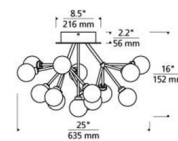

By Visual Comfort Modern

Description

The Mara Ceiling Light Fixture is a scaled down version of the chandelier with three arms extending clusters of frosted glass globes illuminated by a smoothly diffused LED light source. Includes 120 volt dimmable LED module. Dimmable with most LED compatible electronic low voltage, TRIAC, and 0-10V dimmers, sold separately. Ceiling mount only.

Shown in aged brass / frost white

Specifications

COLOR	Frost White
BODY FINISH	Aged Brass
WATTAGE	41.6W
DIMMER	Low Voltage Electronic
DIMENSIONS	25"W x 16"H
INTEGRATED LED MODULE	16 x LED/2.6W/120V LED
COUNTRY OF ORIGIN	China