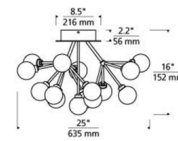

Description

The Mara Ceiling Light Fixture is a scaled down version of the chandelier with three arms extending clusters of frosted glass globes illuminated by a smoothly diffused LED light source. Includes 120 volt dimmable LED module. Dimmable with most LED compatible electronic low voltage, TRIAC, and 0-10V dimmers, sold separately. Ceiling mount only.

Shown in aged brass / frost white

Specifications

COLOR	Frost White
BODY FINISH	Aged Brass
WATTAGE	41.6W
DIMMER	Low Voltage Electronic
DIMENSIONS	25"W x 16"H
INTEGRATED LED MODULE	16 x LED/2.6W/120V LED
COUNTRY OF ORIGIN	China

Technical Information

LAMP LIFE	50000 hours
COLOR RENDERING	90 CRI
LAMP COLOR	2700K
LUMENS/WATT	1,154.23
LUMINOUS FLUX	3001 lumens

CLICK TO VIEW PRODUCT

Notes: