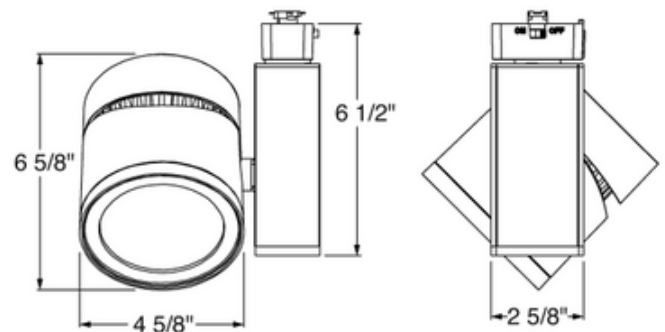

BRAND

Juno Lighting

DESCRIPTION

Trac-Master Avant Garde 39 Watt Vertical Cylinder LED Track Fixture features an all metal housing in White finish with 2700K color temperature, 90CRI, with Flood 37 degree beam angle. 360 degree horizontal coverage. Greater than 90 degree vertical aiming capability. Universal 120 volt track adapter and driver assembled in a side-mount vertical housing. Compatible with both Trac-Master 1-circuit or 2-circuit track. Integral bayonet-mounted accessory holder that accommodates up to two accessories. Dimmable with an electronic low voltage dimmer. Dimmer control and optional accessories sold separately.

SHADE COLOR	N/A
BODY FINISH	White
WATTAGE	39W
DIMMER	Low Voltage Electronic
DIMENSIONS	4.63"W x 6.63"H
INTEGRATED LED MODULE	
LAMP	1 x LED/39W/120V LED

Technical Information

LUMINOUS FLUX	2446 lumens
LUMENS/WATT	62.72
LAMP COLOR	2700K
COLOR RENDERING	90 CRI
BEAM ANGLE	37°
LAMP LIFE	50000 hours
FUNCTION	Downlight
CEILING TYPE	Drywall with Trim
APERTURE SHAPE	Round
SPEC #	JUN814080