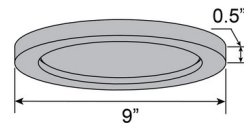

CLICK TO VIEW PRODUCT

Notes: