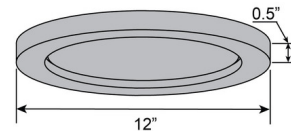

CLICK TO VIEW PRODUCT

Notes: