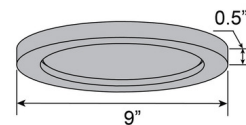

CLICK TO VIEW PRODUCT

Notes: