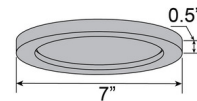

CLICK TO VIEW PRODUCT

Notes: