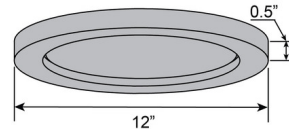

CLICK TO VIEW PRODUCT

Notes: