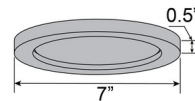

CLICK TO VIEW PRODUCT

Notes: