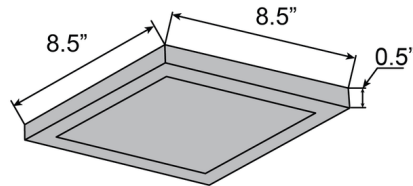

### Specifications

COLOR	Acrylic
BODY FINISH	White
WATTAGE	18W
DIMMER	0-10V
DIMENSIONS	8.5"W x 0.5"H
INTEGRATED LED MODULE	1 x LED/18W/120-277V LED
COUNTRY OF ORIGIN	China