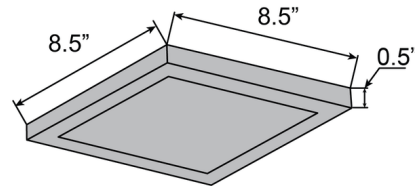

Shown in white / acrylic

Specifications

COLOR	Acrylic
BODY FINISH	White
WATTAGE	18W
DIMMER	0-10V
DIMENSIONS	8.5"W x 0.5"H
INTEGRATED LED MODULE	1 x LED/18W/120-277V LED
COUNTRY OF ORIGIN	China

Technical Information