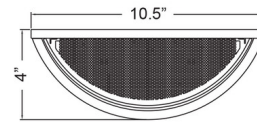

Specifications

COLOR	Opal
BODY FINISH	Satin
WATTAGE	20W
DIMMER	Low Voltage Electronic
DIMENSIONS	10.5"W x 11.5"H x 4"D
BULB INCLUDED	2 x A19/Medium (E26)/10W/120V LED
COUNTRY OF ORIGIN	China