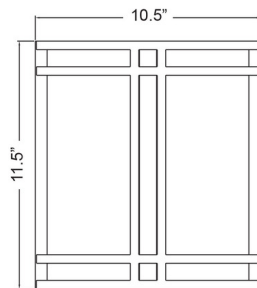

Specifications

COLOR	Opal
BODY FINISH	Satin
WATTAGE	20W
DIMMER	Low Voltage Electronic
DIMENSIONS	10.5"W x 11.5"H x 4"D
BULB INCLUDED	2 x A19/Medium (E26)/10W/120V LED
COUNTRY OF ORIGIN	China