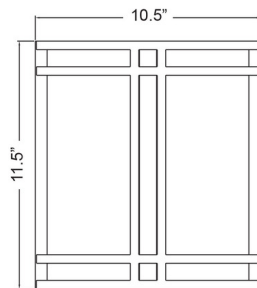

### Specifications

COLOR	Opal
BODY FINISH	Satin
WATTAGE	20W
DIMMER	Low Voltage Electronic
DIMENSIONS	10.5"W x 11.5"H x 4"D
BULB INCLUDED	2 x A19/Medium (E26)/10W/120V LED
COUNTRY OF ORIGIN	China