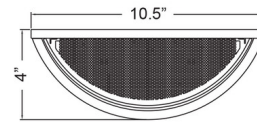

### Specifications

COLOR	Opal
BODY FINISH	Satin
WATTAGE	20W
DIMMER	Low Voltage Electronic
DIMENSIONS	10.5"W x 11.5"H x 4"D
BULB INCLUDED	2 x A19/Medium (E26)/10W/120V LED
COUNTRY OF ORIGIN	China