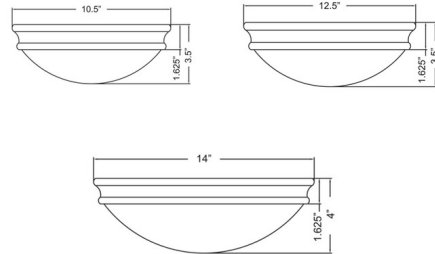

Specifications

COLOR Opal
BODY FINISH Oil Rubbed Bronze
WATTAGE 10W
DIMMER Low Voltage Electronic
DIMENSIONS 10.5"W x 3.5"H
BULB INCLUDED 1 x A19/Medium (E26)/10W/120V LED
COUNTRY OF ORIGIN China

Technical Information