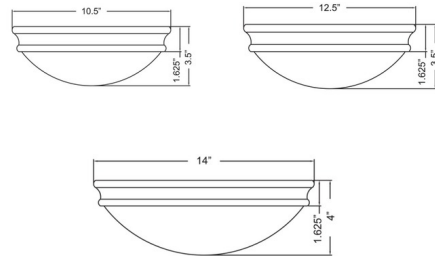

Specifications

COLOR	Opal
BODY FINISH	Oil Rubbed Bronze
WATTAGE	10W
DIMMER	Low Voltage Electronic
DIMENSIONS	10.5"W x 3.5"H
BULB INCLUDED	1 x A19/Medium (E26)/10W/120V LED
COUNTRY OF ORIGIN	China

Technical Information