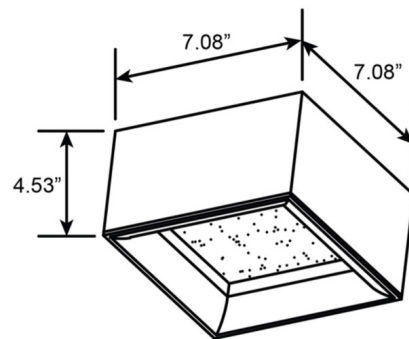

By Access

Description

The Bloc Flush Mount offers a minimalist design that will tie into a number of interiors, featuring a square aluminum frame finished in Black or White with an Acrylic diffuser. Recommended dimmers: Lutron DVELV-300P (Diva), Lutron SELV-300P (Skylark), Leviton IPE04 (Illumatech). UL and cUL listed for damp locations. Suitable for commercial or residential use.

Shown in white

Specifications

COLOR	N/A
BODY FINISH	White
WATTAGE	30W
DIMMER	Low Voltage Electronic
DIMENSIONS	7.08\"W x 4.53\"H
INTEGRATED LED MODULE	1 x LED/30W/120-277V LED
COUNTRY OF ORIGIN	China

Technical Information