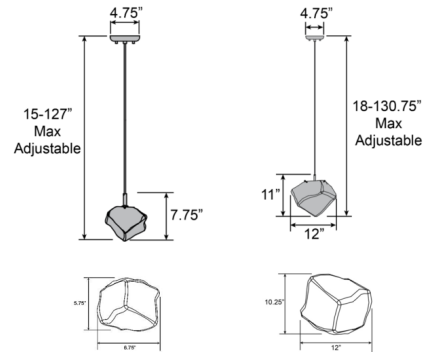

Shown in chrome / clear

CLICK TO VIEW PRODUCT

Notes: