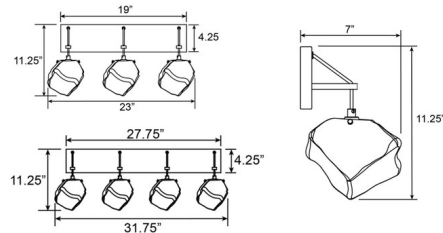

CLICK TO VIEW PRODUCT

Notes: