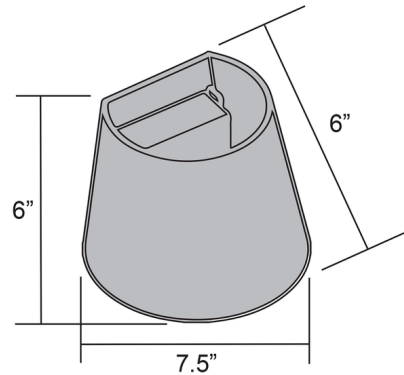

## Cone Outdoor Wall Light By Access

### Specifications

COLOR	N/A
BODY FINISH	Black
WATTAGE	6W
DIMMER	Not Dimmable
DIMENSIONS	7.5"W x 6"H x 6"D
INTEGRATED LED MODULE	2 x LED/3W/120V LED
COUNTRY OF ORIGIN	China