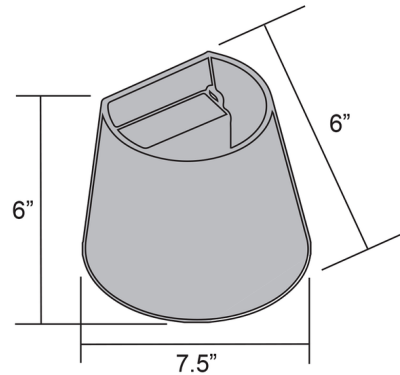

Description

The Marine Grade Adjustable Wet Location LED Wallwasher offers a sleek look that will tie into a number of exterior spaces, featuring an aluminum tapered shade with four fully adjustable louvers within, that allows for light to extend above and below. Available finished in Black, White, Satin, or Bronze. UL and cUL listed for wet locations. Marine grade. Suitable for commercial or residential use.

Shown in black

Specifications

COLOR	N/A
BODY FINISH	Black
WATTAGE	6W
DIMMER	Not Dimmable
DIMENSIONS	7.5"W x 6"H x 6"D
INTEGRATED LED MODULE	2 x LED/3W/120V LED
COUNTRY OF ORIGIN	China

Technical Information