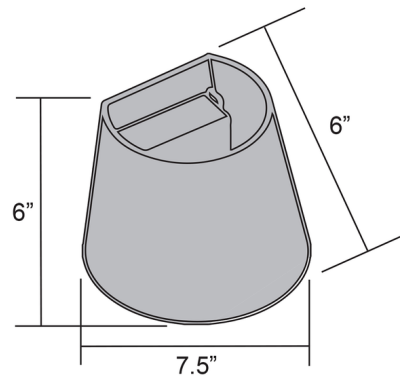

Description

The Marine Grade Adjustable Wet Location LED Wallwasher offers a sleek look that will tie into a number of exterior spaces, featuring an aluminum tapered shade with four fully adjustable louvers within, that allows for light to extend above and below. Available finished in Black, White, Satin, or Bronze. UL and cUL listed for wet locations. Marine grade. Suitable for commercial or residential use.

Shown in black

Specifications

COLOR	N/A
BODY FINISH	Black
WATTAGE	6W
DIMMER	Not Dimmable
DIMENSIONS	7.5"W x 6"H x 6"D
INTEGRATED LED MODULE	2 x LED/3W/120V LED
COUNTRY OF ORIGIN	China

Technical Information