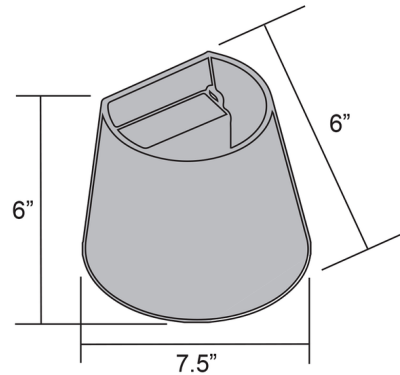

Description

The Marine Grade Adjustable Wet Location LED Wallwasher offers a sleek look that will tie into a number of exterior spaces, featuring an aluminum tapered shade with four fully adjustable louvers within, that allows for light to extend above and below. Available finished in Black, White, Satin, or Bronze. UL and cUL listed for wet locations. Marine grade. Suitable for commercial or residential use.

Shown in bronze

Specifications

COLOR	N/A
BODY FINISH	Bronze
WATTAGE	6W
DIMMER	Not Dimmable
DIMENSIONS	7.5"W x 6"H x 6"D
INTEGRATED LED MODULE	2 x LED/3W/120V LED
COUNTRY OF ORIGIN	China

Technical Information