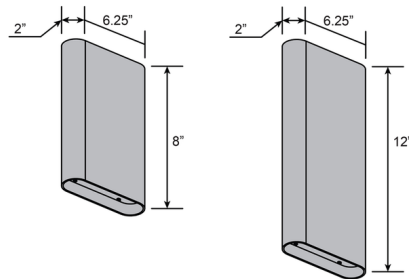

CLICK TO VIEW PRODUCT

Notes: