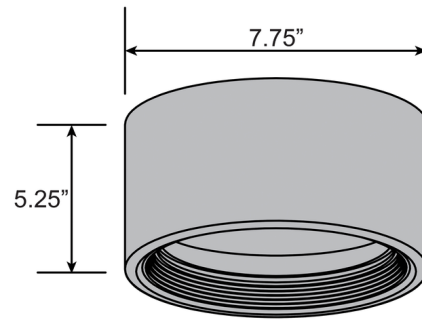

Description

The Reel Flush Mount offers a simple, yet versatile design that will tie into a number of interiors, featuring a round drum shade finished in White or Black with an Acrylic diffuser. UL listed for damp locations. Suitable for commercial or residential use.

Shown in white / acrylic

Specifications

COLOR	Acrylic
BODY FINISH	White
WATTAGE	30W
DIMMER	Low Voltage Electronic
DIMENSIONS	7.87"W x 5.16"H
INTEGRATED LED MODULE	1 x LED/30W/120-277V LED

Technical Information