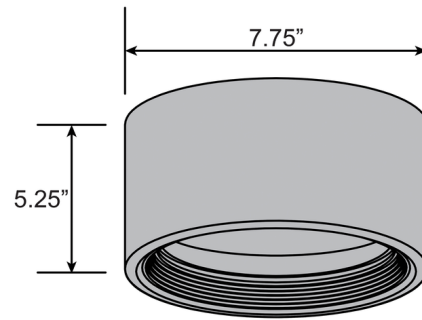

By Access

Description

The Reel Flush Mount offers a simple, yet versatile design that will tie into a number of interiors, featuring a round drum shade finished in White or Black with an Acrylic diffuser. UL listed for damp locations. Suitable for commercial or residential use.

Shown in white / acrylic

Specifications

COLOR	Acrylic
BODY FINISH	White
WATTAGE	30W
DIMMER	Low Voltage Electronic
DIMENSIONS	7.87"W x 5.16"H
INTEGRATED LED MODULE	1 x LED/30W/120-277V LED

Technical Information