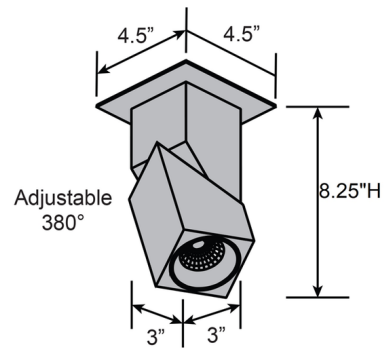

CLICK TO VIEW PRODUCT

Notes: