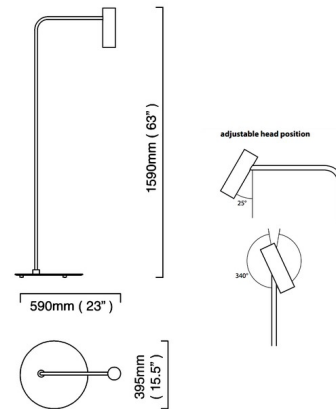

### Specifications

COLOR	Satin Brass
BODY FINISH	Black Marquina Marble
WATTAGE	5.5W
DIMMER	Included
DIMENSIONS	23"W x 63"H
BULB NOT INCLUDED	1 x MR16/GU10/5.5W/120V LED
COUNTRY OF ORIGIN	United Kingdom