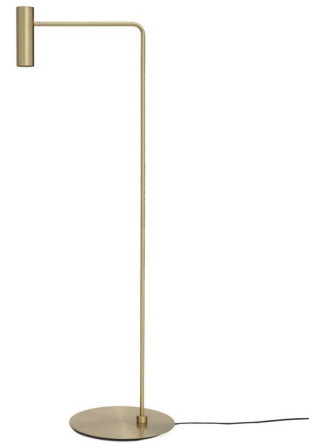

Lightology

lightology.com
866-954-4489
04-24-26

Project: _____

Company: _____

Location: _____ Fixture Type: _____

SPEC #: **CTO814340**

Approved On: _____ Approved By: _____

Heron Floor Lamp By CTO Lighting

Description

The Heron Floor Lamp offers a touch of subtle luxury, with a minimal design that embodies quality materials and craftsmanship. It features a slim body that curves to hold the adjustable cylindrical head that can be tilted to direct the light as needed. Available in Satin Brass with a Satin Brass or Black Marquina Marble base or Bronze with a Bronze or Calcatta Viola Marble Base. Inline dimmer switch. UL listed.

Shown in satin brass / satin brass

Specifications

COLOR	Satin Brass
BODY FINISH	Satin Brass
WATTAGE	5.5W
DIMMER	Included
DIMENSIONS	23"W x 63"H
BULB NOT INCLUDED	1 x MR16/GU10/5.5W/120V LED
COUNTRY OF ORIGIN	United Kingdom