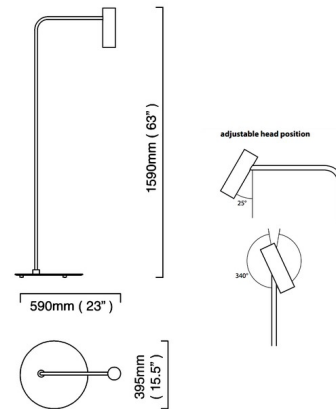

Description

The Heron Floor Lamp offers a touch of subtle luxury, with a minimal design that embodies quality materials and craftsmanship. It features a slim body that curves to hold the adjustable cylindrical head that can be tilted to direct the light as needed. Available in Satin Brass with a Satin Brass or Black Marquina Marble base or Bronze with a Bronze or Calcatta Viola Marble Base. Inline dimmer switch. UL listed.

Shown in satin brass / satin brass

Specifications

COLOR	Satin Brass
BODY FINISH	Satin Brass
WATTAGE	5.5W
DIMMER	Included
DIMENSIONS	23"W x 63"H
BULB NOT INCLUDED	1 x MR16/GU10/5.5W/120V LED
COUNTRY OF ORIGIN	United Kingdom

Technical Information

PRODUCT DIMENSIONS Cord: 93" + Inline Dimmer

CLICK TO VIEW PRODUCT

Notes: