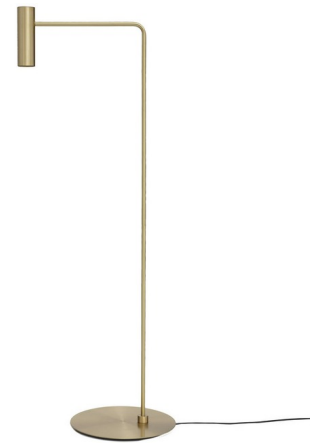

## Heron Floor Lamp By CTO Lighting

### Description

The Heron Floor Lamp offers a touch of subtle luxury, with a minimal design that embodies quality materials and craftsmanship. It features a slim body that curves to hold the adjustable cylindrical head that can be tilted to direct the light as needed. Available in Satin Brass with a Satin Brass or Black Marquina Marble base or Bronze with a Bronze or Calcatta Viola Marble Base. Inline dimmer switch. UL listed.

### Specifications

COLOR	Satin Brass
BODY FINISH	Satin Brass
WATTAGE	5.5W
DIMMER	Included
DIMENSIONS	23"W x 63"H
BULB NOT INCLUDED	1 x MR16/GU10/5.5W/120V LED
COUNTRY OF ORIGIN	United Kingdom

### Technical Information

PRODUCT DIMENSIONS	Cord: 93" + Inline Dimmer
--------------------	---------------------------

Shown in satin brass / satin brass

CLICK TO VIEW PRODUCT

Notes: