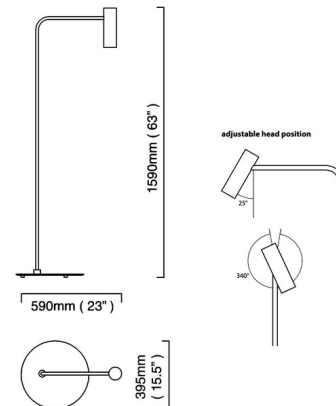

### Description

The Heron Floor Lamp offers a touch of subtle luxury, with a minimal design that embodies quality materials and craftsmanship. It features a slim body that curves to hold the adjustable cylindrical head that can be tilted to direct the light as needed. Available in Satin Brass with a Satin Brass or Black Marquina Marble base or Bronze with a Bronze or Calcatta Viola Marble Base. Inline dimmer switch. UL listed.

### Specifications

COLOR	Satin Brass
BODY FINISH	Satin Brass
WATTAGE	5.5W
DIMMER	Included
DIMENSIONS	23"W x 63"H
BULB NOT INCLUDED	1 x MR16/GU10/5.5W/120V LED
COUNTRY OF ORIGIN	United Kingdom

### Technical Information

PRODUCT DIMENSIONS	Cord: 93" + Inline Dimmer
--------------------	---------------------------

Shown in satin brass / satin brass

CLICK TO VIEW PRODUCT

Notes: