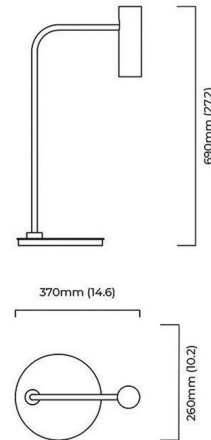

Description

The Heron Table Lamp offers a touch of subtle luxury, with a minimal design that embodies quality materials and craftsmanship. It features a slim body that curves to hold the adjustable cylindrical head that can be tilted to direct the light as needed, with a round table base. Finished in Satin Brass or Bronze. Inline dimmer switch. UL listed. Made in England.

Specifications

COLOR	N/A
BODY FINISH	Satin Brass
WATTAGE	6.5W
DIMMER	Included
DIMENSIONS	10.2"W x 27.2"H x 14.6"D
BULB NOT INCLUDED	1 x MR16/GU10/6.5W/120V LED
COUNTRY OF ORIGIN	United Kingdom

Technical Information

PRODUCT DIMENSIONS	Cord: 59"
--------------------	-----------

Shown in satin brass

CLICK TO VIEW PRODUCT

Notes: