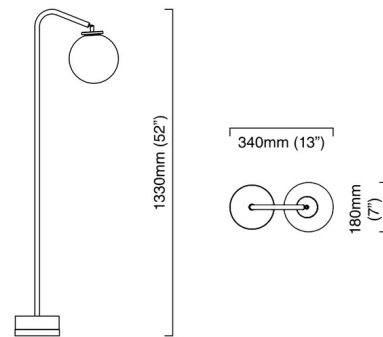

Description

The Oscar Floor Lamp offers an elegant, versatile piece that features an Opal glass globe shade set into a slim stem body and sturdy base, that can be adjustable to position the light where needed. Available in Brass, Bronze, or Bronze stem with Satin Brass accents. On/Off in-line switch. UL listed.

Shown in bronze / satin brass / opal

Specifications

COLOR	Opal
BODY FINISH	Bronze / Satin Brass
WATTAGE	25W
DIMMER	N/A
DIMENSIONS	13.38"W x 52.36"H x 7.1"D
BULB NOT INCLUDED	1 x JCD/G9/25W/120V Halogen
COUNTRY OF ORIGIN	United Kingdom

Technical Information

PRODUCT DIMENSIONS	Cord: 98.4"
--------------------	-------------

CLICK TO VIEW PRODUCT

Notes: