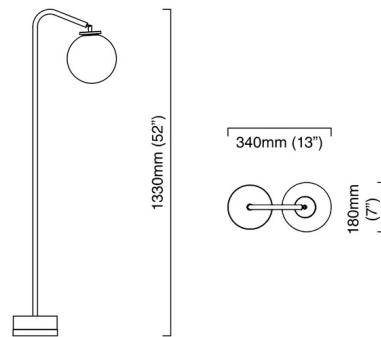

Description

The Oscar Floor Lamp offers an elegant, versatile piece that features an Opal glass globe shade set into a slim stem body and sturdy base, that can be adjustable to position the light where needed. Available in Brass, Bronze, or Bronze stem with Satin Brass accents. On/Off in-line switch. UL listed.

Specifications

COLOR	Opal
BODY FINISH	Bronze / Satin Brass
WATTAGE	25W
DIMMER	N/A
DIMENSIONS	13.38"W x 52.36"H x 7.1"D
BULB NOT INCLUDED	1 x JCD/G9/25W/120V Halogen
COUNTRY OF ORIGIN	United Kingdom

Technical Information

PRODUCT DIMENSIONS	Cord: 98.4"
--------------------	-------------

Shown in bronze / satin brass / opal

CLICK TO VIEW PRODUCT

Notes: