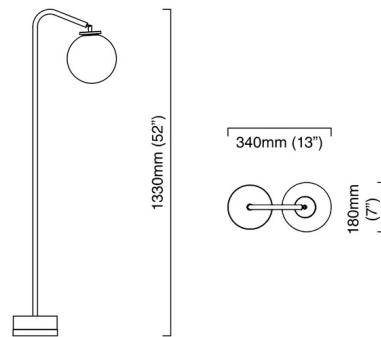

### Specifications

COLOR	Opal
BODY FINISH	Bronze / Satin Brass
WATTAGE	25W
DIMMER	N/A
DIMENSIONS	13.38"W x 52.36"H x 7.1"D
BULB NOT INCLUDED	1 x JCD/G9/25W/120V Halogen
COUNTRY OF ORIGIN	United Kingdom

### Technical Information

PRODUCT DIMENSIONS	Cord: 98.4"
--------------------	-------------

CLICK TO VIEW PRODUCT

Notes: