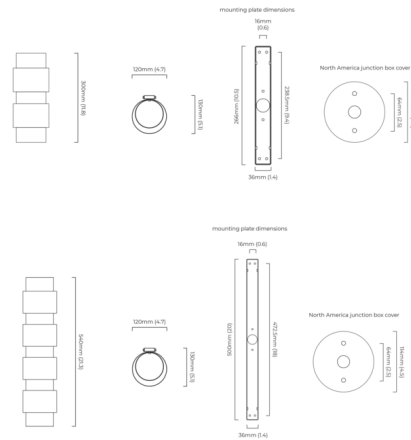

## Ring Wall Sconce By CTO Lighting

### Description

The Ring Wall Sconce draws inspiration from chiaroscuro, the effects of strong light and shadows, featuring a silhouette composed of rings of differing size so the light emitted can highlight different aspects and create an overall dramatic, sculptural look. UL listed. Includes 4.5 inch square plate to cover junction box (not pictured).

### Specifications

COLOR	N/A
BODY FINISH	Bronze
WATTAGE	50W
DIMMER	Standard 120V
DIMENSIONS	4.72"W x 11.81"H x 5.11"D
BULB NOT INCLUDED	2 x JCD/G9/25W/120V LED
COUNTRY OF ORIGIN	United Kingdom

CLICK TO VIEW PRODUCT