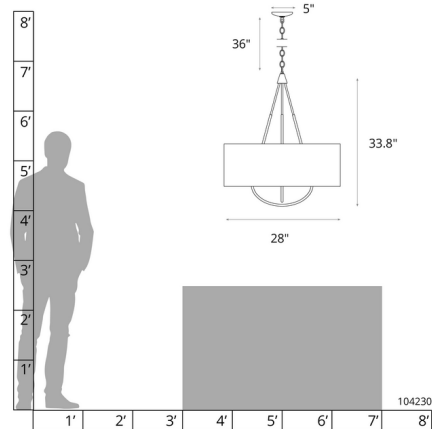

### Specifications

COLOR . . . . . Flax  
 BODY FINISH . . . . . Black  
 WATTAGE . . . . . 32W  
 DIMMER . . . . . Standard 120V  
 DIMENSIONS . . . . . 28"W x 33.8"H  
 BULB NOT INCLUDED . . . . . 4 x A19/Medium (E26)/8W/120V LED  
 OTHER BULB OPTIONS . . . . . 4 x A19/Medium (E26)/60W/120V Incandescent  
 COUNTRY OF ORIGIN . . . . . United States

### Technical Information

PRODUCT DIMENSIONS . . . . . Adjustable Chain Length: 36"

Shown in black / flax

CLICK TO VIEW PRODUCT

Notes: