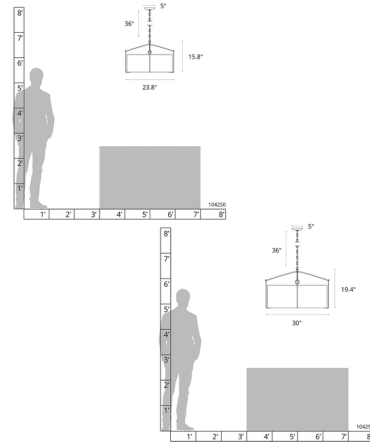

### Description

The Bow Pendant brings a simple and versatile look to your interior space, designed to suit multiple styles. Classic hook and loop details suspend the shade, while a lightly curved bottom glass diffuser softly disperses the light. Clean lines with generous light output make it the perfect choice for any space. Canopy: 5 inch diameter. Sloped ceiling adaptable to 45 degrees. Lifetime Limited Warranty when installed in residential setting. Handcrafted to order by skilled artisans in Vermont, USA.

### Specifications

COLOR . . . . . Natural Anna  
BODY FINISH . . . . . Vintage Platinum  
WATTAGE . . . . . 400W  
DIMMER . . . . . Standard 120V  
DIMENSIONS . . . . . 23.8\"W x 15.8\"H  
BULB NOT INCLUDED . . . . . 4 x A19/Medium (E26)/100W/120V Incandescent  
OTHER BULB OPTIONS . . . . . 4 x A19/Medium (E26)/120V LED  
COUNTRY OF ORIGIN . . . . . United States

### Technical Information

PRODUCT DIMENSIONS . . . . . Adjustable Chain Length: 36"

CLICK TO VIEW PRODUCT

Notes: