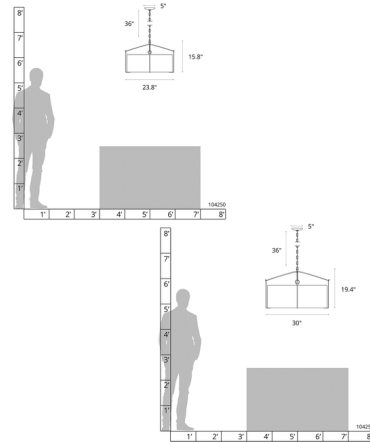

Description

The Bow Pendant brings a simple and versatile look to your interior space, designed to suit multiple styles. Classic hook and loop details suspend the shade, while a lightly curved bottom glass diffuser softly disperses the light. Clean lines with generous light output make it the perfect choice for any space. Canopy: 5 inch diameter. Sloped ceiling adaptable to 45 degrees. Lifetime Limited Warranty when installed in residential setting. Handcrafted to order by skilled artisans in Vermont, USA.

Shown in vintage platinum / natural anna

Specifications

COLOR Natural Anna
BODY FINISH Vintage Platinum
WATTAGE 400W
DIMMER Standard 120V
DIMENSIONS 23.8"W x 15.8"H
BULB NOT INCLUDED 4 x A19/Medium (E26)/100W/120V Incandescent
OTHER BULB OPTIONS 4 x A19/Medium (E26)/120V LED
COUNTRY OF ORIGIN United States

Technical Information

PRODUCT DIMENSIONS Adjustable Chain Length: 36"

CLICK TO VIEW PRODUCT

Notes: