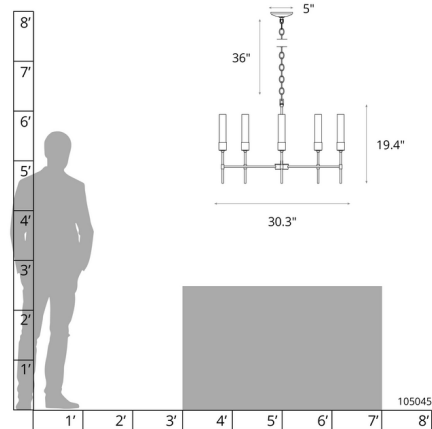

### Description

The Vella Chandelier brings a clean contemporary design with beautiful craftsmanship to your interior space. Slim cylinders of glass are complemented by a simple forged steel frame. Canopy: 5 inch diameter. Slope ceiling adaptable. Lifetime Limited Warranty when installed in residential setting. Handcrafted to order by skilled artisans in Vermont, USA.

### Specifications

COLOR	Clear
BODY FINISH	Bronze
WATTAGE	25W
DIMMER	Standard 120V
DIMENSIONS	30.3"W x 19.4"H
BULB NOT INCLUDED	5 x B11/Candelabra (E12)/5W/120V LED
OTHER BULB OPTIONS	5 x B10/Candelabra (E12)/60W/120V Incandescent 5 x B10/Candelabra (E12)/120V LED
COUNTRY OF ORIGIN	United States

### Technical Information

PRODUCT DIMENSIONS . . . . . Adjustable Chain Length: 36"

Notes:

CLICK TO VIEW PRODUCT