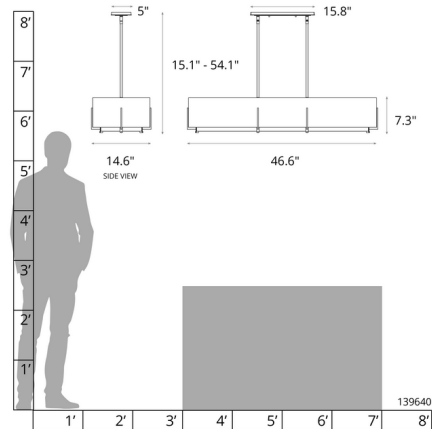

Description

The Exos Rectangular Double Shade Pendant brings a clean bold look to your interior space. Dual rectangular shaped fabric shades, the inner shade being Natural Anna, are cradled by hand forged steel bars. Canopy: 15.8 inch x 5 inch rectangle. Slope ceiling adaptable one way to 45 degrees. Double down-rod fixtures can be used in one direction only. The two down-rods must remain the same length. The fixtures will run parallel or along the slope, but not perpendicular or up the slope. Lifetime Limited Warranty when installed in residential setting. Handcrafted to order by skilled artisans in Vermont, USA.

Specifications

COLOR Natural Anna
BODY FINISH Black
WATTAGE 400W
DIMMER Standard 120V
DIMENSIONS 46.6"L x 14.6"W x 7.3"H
BULB NOT INCLUDED 4 x A19/Medium (E26)/100W/120V Incandescent
OTHER BULB OPTIONS 4 x A19/Medium (E26)/120V LED
COUNTRY OF ORIGIN United States

Technical Information

PRODUCT DIMENSIONS Min/Max Adjustable Length: 39.4" - 54.2"

Shown in black / natural anna

CLICK TO VIEW PRODUCT

Notes: