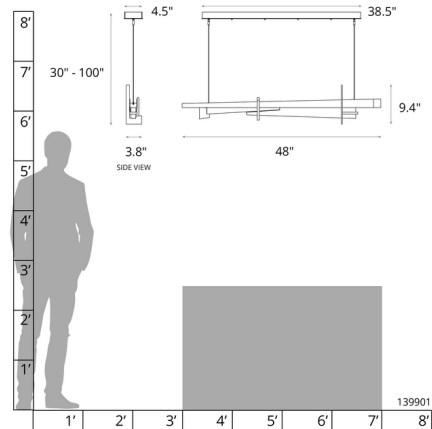

### Description

The Tenon Linear Pendant brings the arts and crafts movement into the future with its clean steel and contemporary lines. Thick glass has a Clear Seeded element that reflects light beautifully across your room. Canopy: 38.5 inch x 4.5 inch rectangle. Slope ceiling adaptable to 45 degrees. Lifetime Limited Warranty when installed in residential setting. Handcrafted to order by skilled artisans in Vermont, USA.

### Specifications

COLOR	Clear
BODY FINISH	Vintage Platinum
WATTAGE	25W
DIMMER	Standard 120V
DIMENSIONS	48"L x 3.8"W x 9.4"H
INTEGRATED LED MODULE	1 x LED/25W/120-277V LED
COUNTRY OF ORIGIN	United States

### Technical Information

PRODUCT DIMENSIONS	Min/Max Adjustable Length: 30" - 100"
COLOR RENDERING	90 CRI
LAMP COLOR	3000K
LUMENS/WATT	46.00
LUMINOUS FLUX	1150 lumens

Shown in vintage platinum / clear

CLICK TO VIEW PRODUCT