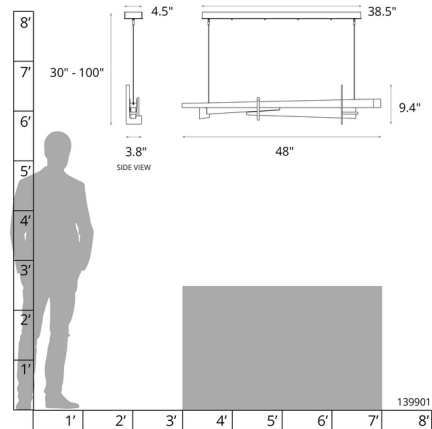

Description

The Tenon Linear Pendant brings the arts and crafts movement into the future with its clean steel and contemporary lines. Thick glass has a Clear Seeded element that reflects light beautifully across your room. Canopy: 38.5 inch x 4.5 inch rectangle. Slope ceiling adaptable to 45 degrees. Lifetime Limited Warranty when installed in residential setting. Handcrafted to order by skilled artisans in Vermont, USA.

Specifications

COLOR	Clear
BODY FINISH	Vintage Platinum
WATTAGE	25W
DIMMER	Standard 120V
DIMENSIONS	48"L x 3.8"W x 9.4"H
INTEGRATED LED MODULE	1 x LED/25W/120-277V LED
COUNTRY OF ORIGIN	United States

Technical Information

PRODUCT DIMENSIONS	Min/Max Adjustable Length: 30" - 100"
COLOR RENDERING	90 CRI
LAMP COLOR	3000K
LUMENS/WATT	46.00
LUMINOUS FLUX	1150 lumens

Shown in vintage platinum / clear

CLICK TO VIEW PRODUCT

Notes: