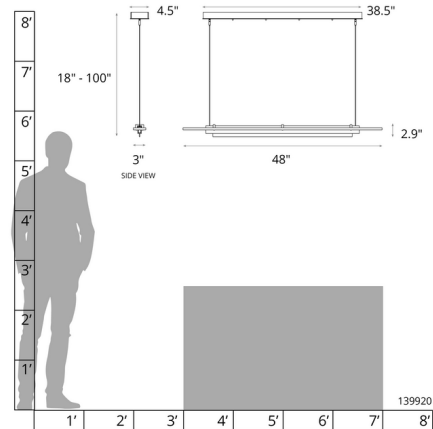

Description

The Plank Linear Pendant adds a clean architectural look reminiscent of the Arts and Crafts movement. The solid finish houses the warm downlight while an accent plank adds a hint of color to your space. Choose a finish for the canopy and light guide housing and a color for the horizontal detail accent. Canopy: 38.5 inch x 4.5 inch rectangle. Slope ceiling adaptable one way to 45 degrees. Lifetime Limited Warranty when installed in residential setting. Handcrafted to order by skilled artisans in Vermont, USA.

Specifications

COLOR	Maple Wood
BODY FINISH	Black
WATTAGE	22W
DIMMER	Low Voltage Electronic
DIMENSIONS	48"L x 3"W x 2.9"H
INTEGRATED LED MODULE	1 x LED/22W/120-277V LED
COUNTRY OF ORIGIN	United States

Technical Information

PRODUCT DIMENSIONS	Min/Max Adjustable Length: 18" - 100"
COLOR RENDERING	90 CRI
LAMP COLOR	3000K
LUMENS/WATT	51.36
LUMINOUS FLUX	1130 lumens

Shown in black / maple wood

CLICK TO VIEW PRODUCT

Notes: