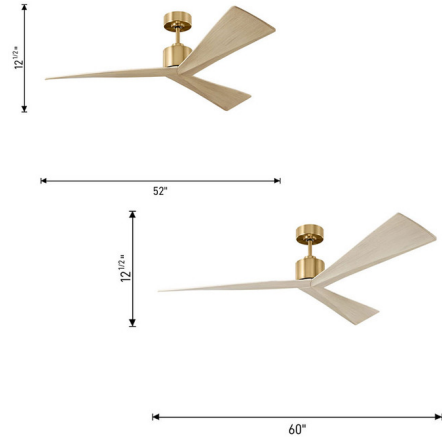

Description

The Adler Ceiling Fan makes a bold statement with three uniquely carved, sloped blades, adding a modern aesthetic to any setting. Equipped with a powerful energy-efficient DC motor, it creates a comfortable environment in living rooms, bedrooms, enclosed patios, or other indoor or covered outdoor spaces. A handheld remote control is included and enables motor on/off, 6 speeds, and forward/reverse. Optional accessories are sold separately.

Specifications

BLADE COLOR	Light Grey Weathered Oak
BODY FINISH	Aged Pewter / Light Grey Weathered Oak
WATTAGE	N/A
DIMMER	N/A
DIMENSIONS	60"W x 12.5"H
BULB	N/A
COUNTRY OF ORIGIN	Chinese Taipei

Shown in aged pewter / light grey weathered oak / light grey weathered oak