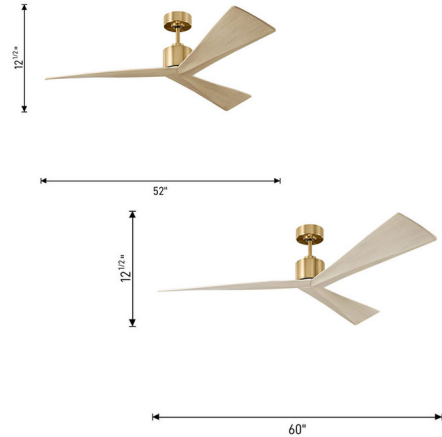

Description

The Adler Ceiling Fan makes a bold statement with three uniquely carved, sloped blades, adding a modern aesthetic to any setting. Equipped with a powerful energy-efficient DC motor, it creates a comfortable environment in living rooms, bedrooms, enclosed patios, or other indoor or covered outdoor spaces. A handheld remote control is included and enables motor on/off, 6 speeds, and forward/reverse. Optional accessories are sold separately.

Shown in aged pewter / light grey weathered oak / light grey weathered oak

Specifications

BLADE COLOR	Light Grey Weathered Oak
BODY FINISH	Aged Pewter / Light Grey Weathered Oak
WATTAGE	N/A
DIMMER	N/A
DIMENSIONS	60"W x 12.5"H
BULB	N/A
COUNTRY OF ORIGIN	Chinese Taipei