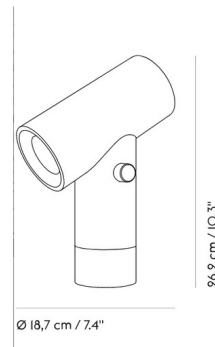

By Muuto

Description

The Beam Lamp is a versatile table lamp with a modern expression and intuitive user-friendliness. With light omitted from both ends of a cylinder, the user can alter the brightness of light in each end through the turn of a playful dial. The Beam Lamp can be altered for any position with its rotational base and sleek body of anodized aluminum, whether it be as direct lighting or for an ambient glow. Available in Green, Black, Umber, or Brushed Aluminum.

Shown in umber

Specifications

COLOR	N/A
BODY FINISH	Umber
WATTAGE	10W
DIMMER	Included
DIMENSIONS	7.362"W x 10.315"H
INTEGRATED LED MODULE	1 x LED/10W/120V LED
COUNTRY OF ORIGIN	China

Technical Information