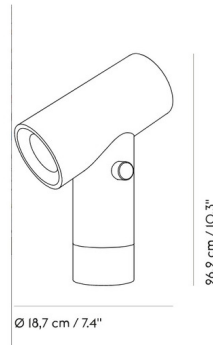

### Description

The Beam Lamp is a versatile table lamp with a modern expression and intuitive user-friendliness. With light omitted from both ends of a cylinder, the user can alter the brightness of light in each end through the turn of a playful dial. The Beam Lamp can be altered for any position with its rotational base and sleek body of anodized aluminum, whether it be as direct lighting or for an ambient glow. Available in Green, Black, Umber, or Brushed Aluminum.

### Specifications

COLOR	N/A
BODY FINISH	Umber
WATTAGE	10W
DIMMER	Included
DIMENSIONS	7.362"W x 10.315"H
INTEGRATED LED MODULE	1 x LED/10W/120V LED
COUNTRY OF ORIGIN	China