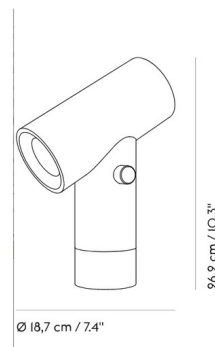

CLICK TO VIEW PRODUCT

Notes: