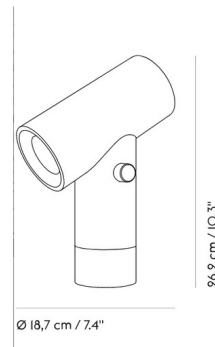

### Description

The Beam Lamp is a versatile table lamp with a modern expression and intuitive user-friendliness. With light omitted from both ends of a cylinder, the user can alter the brightness of light in each end through the turn of a playful dial. The Beam Lamp can be altered for any position with its rotational base and sleek body of anodized aluminum, whether it be as direct lighting or for an ambient glow. Available in Green, Black, Umber, or Brushed Aluminum.

### Specifications

COLOR	N/A
BODY FINISH	Black
WATTAGE	10W
DIMMER	Included
DIMENSIONS	7.362"W x 10.315"H
INTEGRATED LED MODULE	1 x LED/10W/120V LED
COUNTRY OF ORIGIN	China