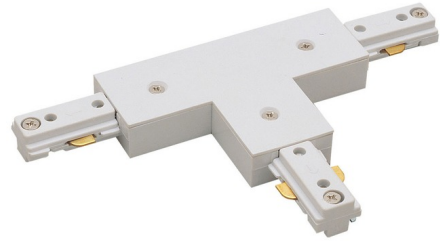

## NT-300 Series T-Connector

By Nora Lighting

### Description

The NT-300 Series T-Connector is used to connect three sections of track together in a T configuration and carry the electricity. Can be adjusted to accommodate left and right polarity. Can be used as a power feed with one knockout.

### Specifications

COLOR	N/A
BODY FINISH	White
WATTAGE	N/A
DIMMER	N/A
DIMENSIONS	4.09"W x 0.7"H x 2.75"D
BULB	N/A

CLICK TO VIEW PRODUCT

Notes: