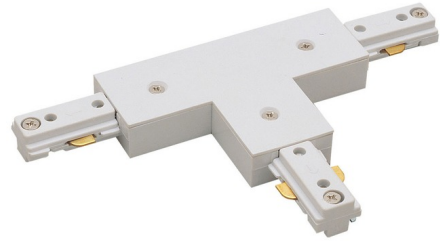

Lightology

lightology.com
866-954-4489
04-17-26

Project: _____

Company: _____

Location: _____ Fixture Type: _____

SPEC #: **NOR816781**

Approved On: _____ Approved By: _____

NT-300 Series T-Connector

By Nora Lighting

Description

The NT-300 Series T-Connector is used to connect three sections of track together in a T configuration and carry the electricity. Can be adjusted to accommodate left and right polarity. Can be used as a power feed with one knockout.

Shown in white

Specifications

COLOR	N/A
BODY FINISH	White
WATTAGE	N/A
DIMMER	N/A
DIMENSIONS	4.09"W x 0.7"H x 2.75"D
BULB	N/A

CLICK TO VIEW PRODUCT

Notes: