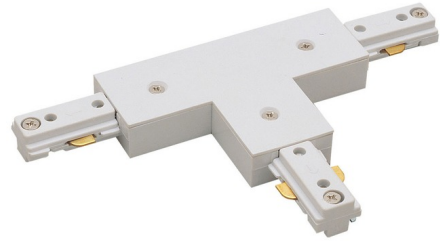

Lightology

lightology.com
866-954-4489
06-05-26

Project: _____

Company: _____

Location: _____ Fixture Type: _____

SPEC #: **NOR816781**

Approved On: _____ Approved By: _____

NT-300 Series T-Connector

By Nora Lighting

Description

The NT-300 Series T-Connector is used to connect three sections of track together in a T configuration and carry the electricity. Can be adjusted to accommodate left and right polarity. Can be used as a power feed with one knockout.

Shown in white

Specifications

COLOR	N/A
BODY FINISH	White
WATTAGE	N/A
DIMMER	N/A
DIMENSIONS	4.09"W x 0.7"H x 2.75"D
BULB	N/A

CLICK TO VIEW PRODUCT

Notes: