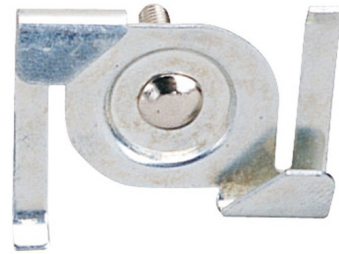

Lightology

lightology.com
866-954-4489
05-22-26

Project: _____

Company: _____

Location: _____ Fixture Type: _____

SPEC #: **NOR816830**

Approved On: _____ Approved By: _____

NT-300 Series T-Bar Attachment Clip

By Nora Lighting

Description

The NT-300 Series T-Bar Attachment Clip is used to attach track to T-Bar drop ceiling. Use one at each end of track and every 4 feet in between. Use additional clips for additional support. 15/16 inch.

Shown in silver

Specifications

COLOR	N/A
BODY FINISH	Silver
WATTAGE	N/A
DIMMER	N/A
DIMENSIONS	0.94"W
BULB	N/A

CLICK TO VIEW PRODUCT

Notes: