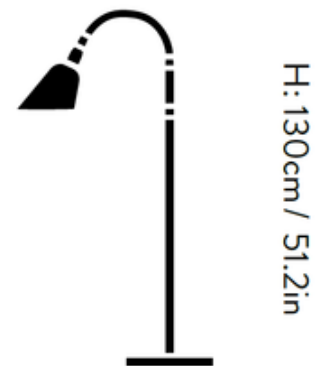

DESIGNER Arne Jacobsen
BRAND &Tradition

DESCRIPTION

Originally launched in 1929, the Bellevue AJ7 Floor Lamp signaled the dawn of Danish minimalism. Combining sculptural simplicity with the functionalism of Bauhaus, this lamp features a spun metal shade, slim adjustable arm, and sturdy base. Its graceful lines and clean silhouette integrate well into any interior style. On/off switch on cord.

Shown in: Black / Brass / Black

| | |
|--------------------------|---|
| SHADE COLOR | Black |
| BODY FINISH | Black / Brass |
| WATTAGE | 60W |
| DIMMER | N/A |
| DIMENSIONS | 10.7"W x 51.2"H x 23.6"D |
| BULB NOT INCLUDED | |
| LAMP | 1 x A19/Medium (E26)/60W/120V Incandescent 1 x A19/Medium (E26)/120V LED |

SPEC # TRA816843

H: 130cm / 51.2in

Shade Ø: 19.7cm / 7.7in
Base Ø: 27cm / 10.7in

| COMPANY | PROJECT | FIXTURE TYPE | APPROVED BY | DATE |
|---------|---------|--------------|-------------|------|
| | | | | |