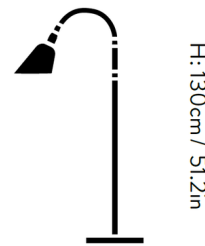

Description

Originally launched in 1929, the Bellevue AJ7 Floor Lamp signaled the dawn of Danish minimalism. Combining sculptural simplicity with the functionalism of Bauhaus, this lamp features a spun metal shade, slim adjustable arm, and sturdy base. Its graceful lines and clean silhouette integrate well into any interior style. On/off switch on cord.

Shown in black / brass / black

H: 130cm / 51.2in

Shade Ø: 19.7cm / 7.7in
Base Ø: 27cm / 10.7in

Specifications

COLOR	Black
BODY FINISH	Black / Brass
WATTAGE	60W
DIMMER	N/A
DIMENSIONS	10.7"W x 51.2"H x 23.6"D
BULB NOT INCLUDED	1 x A19/Medium (E26)/60W/120V Incandescent
OTHER BULB OPTIONS	1 x A19/Medium (E26)/120V LED
COUNTRY OF ORIGIN	China