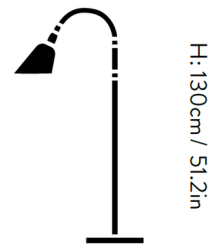

Shown in black / brass / black

Shade Ø: 19.7cm / 7.7in  
Base Ø: 27cm / 10.7in

### Specifications

COLOR	Black
BODY FINISH	Black / Brass
WATTAGE	60W
DIMMER	N/A
DIMENSIONS	10.7"W x 51.2"H x 23.6"D
BULB NOT INCLUDED	1 x A19/Medium (E26)/60W/120V Incandescent
OTHER BULB OPTIONS	1 x A19/Medium (E26)/120V LED
COUNTRY OF ORIGIN	China