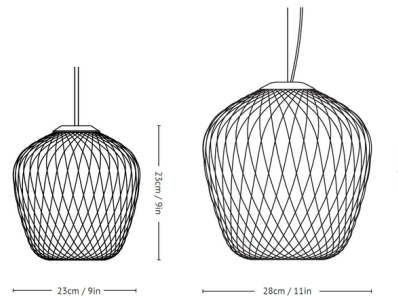

Description

The Blown Pendant explores the reflections, distortions, and refractions that happen when a light source is surrounded by patterned glass. Inspired by everything from antique lamp lenses and lighthouses to seeds and raspberries, it features a beautiful mouth-blown Silver Lustre glass with a quilted texture. This enchanting piece has a dramatic effect in your space whether suspended in clusters or rows or showcased as a standalone item. Two sizes are available, 9 inch (model SW4) and 11 inch (SW3), with or without UL listing.

Shown in black / silver lustre

Specifications

COLOR Silver Lustre
BODY FINISH Black
WATTAGE 40W
DIMMER Standard 120V
DIMENSIONS 9"W x 9"H
BULB NOT INCLUDED 1 x B10/Candelabra (E12)/40W/120V Incandescent
OTHER BULB OPTIONS 1 x B10/Candelabra (E12)/120V LED
COUNTRY OF ORIGIN China