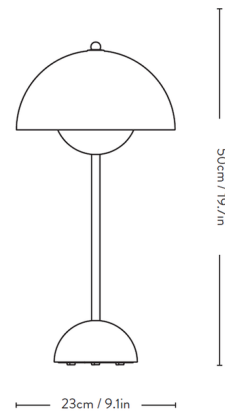

### Description

The Flowerpot VP3 Table Lamp celebrates vintage style while expressing modern simplicity. Hemispheres crafted out of spun metal are arranged facing each other to form the shade, and the rounded profile is echoed at the base. With its wide selection of finishes, the Flowerpot can blend seamlessly into your space or add a bright dash of accent color. Use a pair as bedside table lamps, or place one in a conversation area to create a chic, inviting atmosphere.

### Specifications

COLOR	Matte White
BODY FINISH	Matte White
WATTAGE	7W
DIMMER	N/A
DIMENSIONS	9.1"W x 19.7"H
BULB NOT INCLUDED	1 x A19/Medium (E26)/7W/120V LED
COUNTRY OF ORIGIN	China

CLICK TO VIEW PRODUCT