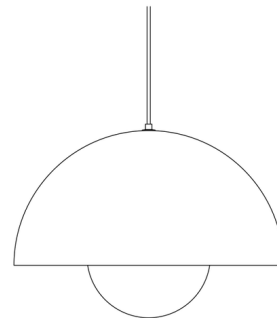

### Description

The Flowerpot VP2 Pendant exudes modern simplicity while celebrating vintage style. Two hemispheres crafted out of deep drawn metal face each other to create a pleasing profile. Use one or two Flowerpots to illuminate a dining area, or gather more to create a striking display in a living room or lobby.

Shown in mustard

36cm / 14.2in

Ø: 50cm / 19.7in

### Specifications

COLOR	N/A
BODY FINISH	Mustard
WATTAGE	7W
DIMMER	Standard 120V
DIMENSIONS	19.7"W x 14.2"H
BULB NOT INCLUDED	1 x A19/Medium (E26)/7W/120V LED
OTHER BULB OPTIONS	1 x A19/Medium (E26)/120V LED