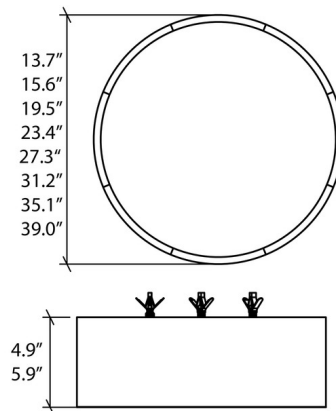

Shown in imbuia / white acrylic