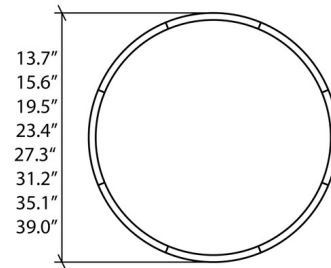

### Specifications

COLOR	White Acrylic
BODY FINISH	Blonde Freijo
WATTAGE	40W
DIMMER	Low Voltage Electronic
DIMENSIONS	23.4\"W x 5.9\"H
INTEGRATED LED MODULE	1 x LED/40W/120V LED
COUNTRY OF ORIGIN	Brazil