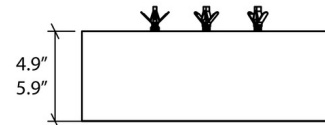

### Specifications

COLOR	White Acrylic
BODY FINISH	Blonde Freijo
WATTAGE	40W
DIMMER	Low Voltage Electronic
DIMENSIONS	23.4\"W x 5.9\"H
INTEGRATED LED MODULE	1 x LED/40W/120V LED
COUNTRY OF ORIGIN	Brazil