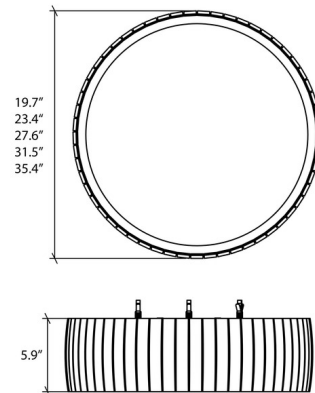

Shown in teak / white acrylic