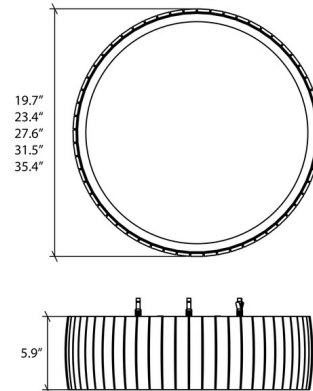

Shown in teak / white acrylic