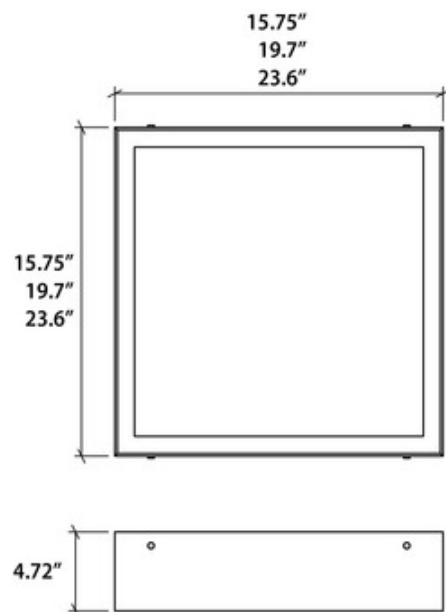

**BRAND** Accord Illuminacao

**DESCRIPTION**

The Squadro Miter Flush Mount brings a clean outdoor vibe to a variety of interior spaces. The woody feel of this piece will blend in styles from farmhouse to contemporary. The Natural Wood Veneer shade is complemented by a White Acrylic diffuser.

*Shown in: American Walnut / White Acrylic*

<b>SHADE COLOR</b>	White Acrylic
<b>BODY FINISH</b>	American Walnut
<b>WATTAGE</b>	32W
<b>DIMMER</b>	Low Voltage Electronic
<b>DIMENSIONS</b>	15.75"W x 4.72"H
<b>INTEGRATED LED MODULE</b>	
<b>LAMP</b>	1 x LED/32W/120-277V LED

*Technical Information*

<b>LUMINOUS FLUX</b>	2200 lumens
<b>LUMENS/WATT</b>	68.75
<b>LAMP COLOR</b>	2700K
<b>COLOR RENDERING</b>	90 CRI

**SPEC #** ACO817808

COMPANY	PROJECT	FIXTURE TYPE	APPROVED BY	DATE