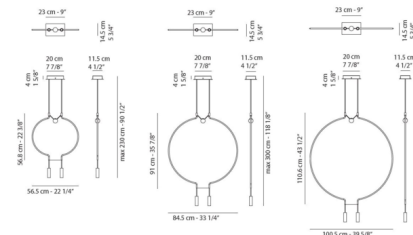

### Specifications

COLOR	N/A
BODY FINISH	Black / Matte Gold Accent
WATTAGE	13W
DIMMER	0-10V
DIMENSIONS	33.25"W x 35.87"H
INTEGRATED LED MODULE	2 x LED/6.5W/120V LED
COUNTRY OF ORIGIN	Italy

### Technical Information

PRODUCT DIMENSIONS	Max Overall Height: 118"
BEAM ANGLE	40°
COLOR RENDERING	90 CRI
LAMP COLOR	3000K
LUMENS/WATT	206.46
LUMINOUS FLUX	1342 lumens

Shown in black / matte gold accent