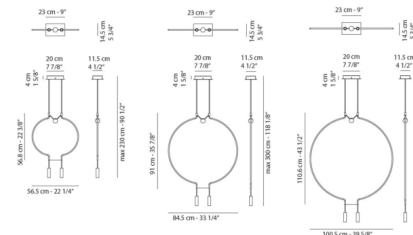

Specifications

COLOR	N/A
BODY FINISH	Black / Matte Gold Accent
WATTAGE	13W
DIMMER	0-10V
DIMENSIONS	33.25"W x 35.87"H
INTEGRATED LED MODULE	2 x LED/6.5W/120V LED
COUNTRY OF ORIGIN	Italy

Technical Information

PRODUCT DIMENSIONS	Max Overall Height: 118"
BEAM ANGLE	40°
COLOR RENDERING	90 CRI
LAMP COLOR	3000K
LUMENS/WATT	206.46
LUMINOUS FLUX	1342 lumens

Shown in black / matte gold accent

CLICK TO VIEW PRODUCT

Notes: