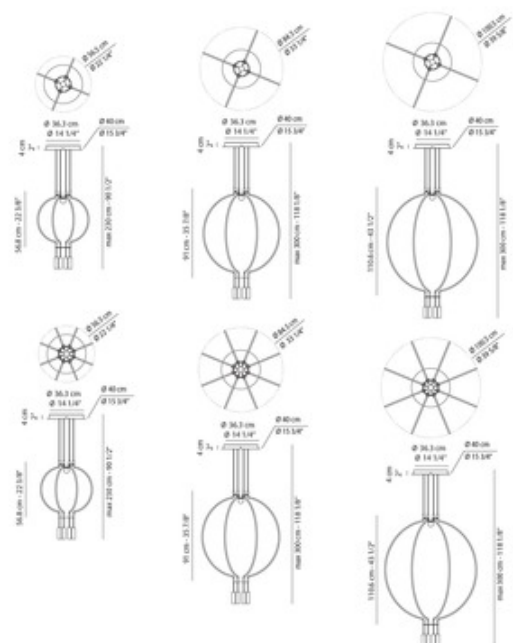

COMPANY

PROJECT

FIXTURE TYPE

APPROVED BY

DATE