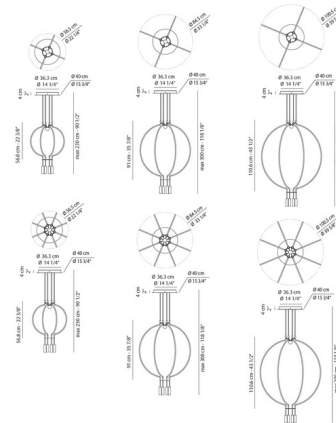

By Axolight

Description

The Liaison Chandelier offers a sleek modern look that features a single articulated shape, installed in a composition of four or eight lights, joined by a central sphere, to create an intriguing spherical fixture. Includes LED driver with 0-10V dimming.

Specifications

COLOR N/A
 BODY FINISH Black / Matte Gold Accent
 WATTAGE 26W
 DIMMER 0-10V
 DIMENSIONS 22.25"W x 22.37"H
 INTEGRATED LED MODULE 4 x LED/6.5W/120V LED
 COUNTRY OF ORIGIN Italy

Technical Information

PRODUCT DIMENSIONS Max Overall Height: 90.5"
 BEAM ANGLE 40°
 COLOR RENDERING 90 CRI
 LAMP COLOR 3000K
 LUMENS/WATT 412.92
 LUMINOUS FLUX 2684 lumens

Shown in black / matte gold accent

CLICK TO VIEW PRODUCT