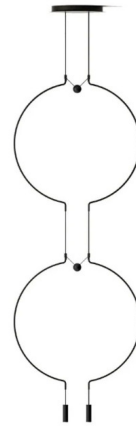

# Lightology

lightology.com  
866-954-4489  
05-18-26

Project: \_\_\_\_\_

Company: \_\_\_\_\_

Location: \_\_\_\_\_ Fixture Type: \_\_\_\_\_

SPEC #: **AXO817869**

Approved On: \_\_\_\_\_ Approved By: \_\_\_\_\_

## Liaison Double Two Light Pendant By Axolight

### Description

The Liaison Double 2-Light Pendant offers a sleek modern look that features a single articulated shape, installed in a composition of four shapes, joined by a central sphere, to create an intriguing two level circular fixture. Includes LED driver with 0-10V dimming.

### Specifications

COLOR	N/A
BODY FINISH	Black / Black
WATTAGE	13W
DIMMER	0-10V
DIMENSIONS	22.25"W x 44.74"H
INTEGRATED LED MODULE	2 x LED/6.5W/120V LED
COUNTRY OF ORIGIN	Italy