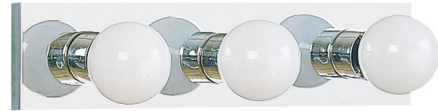

Lightology

lightology.com
866-954-4489
04-25-26

Project: _____

Company: _____

Location: _____ Fixture Type: _____

SPEC #: **SGL818523**

Approved On: _____ Approved By: _____

Center Stage Bathroom Vanity Light By Generation Lighting

Description

The Center Stage Bathroom Vanity Light is the perfect solution for baths or dressing rooms that provides generous illumination with few shadows. Its sleek, minimalist design makes it a perfect complement to a variety of decor styles. May be mounted horizontally or vertically.

Shown in chrome

Specifications

COLOR N/A
BODY FINISH Chrome
WATTAGE 300W
DIMMER Standard 120V
DIMENSIONS 18"W x 4.25"H x 2.25"D
BULB NOT INCLUDED 3 x G25/Medium (E26)/100W/120V Incandescent
OTHER BULB OPTIONS 3 x G25/Medium (E26)/120V LED