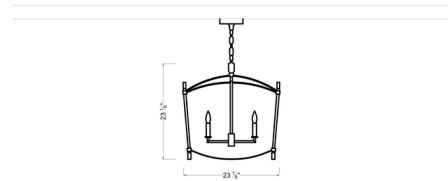

Specifications

COLOR N/A
 BODY FINISH Antique Guild
 WATTAGE 25W
 DIMMER Standard 120V
 DIMENSIONS 23.125"W x 23.125"H
 BULB NOT INCLUDED 5 x B11/Candelabra (E12)/5W/120V LED
 OTHER BULB OPTIONS 5 x B10/Candelabra (E12)/60W/120V Incandescent
 COUNTRY OF ORIGIN China

Technical Information

PRODUCT DIMENSIONS Chain: 60"L

Shown in antique guild

CLICK TO VIEW PRODUCT

Notes: