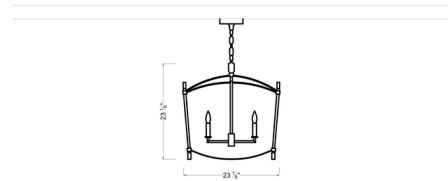

Specifications

COLOR N/A
BODY FINISH Antique Guild
WATTAGE 25W
DIMMER Standard 120V
DIMENSIONS 23.125"W x 23.125"H
BULB NOT INCLUDED 5 x B11/Candelabra (E12)/5W/120V LED
OTHER BULB OPTIONS 5 x B10/Candelabra (E12)/60W/120V Incandescent
COUNTRY OF ORIGIN China

Technical Information

PRODUCT DIMENSIONS Chain: 60"L

Shown in antique guild

CLICK TO VIEW PRODUCT

Notes: