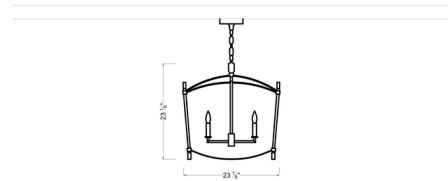

### Specifications

COLOR . . . . . N/A  
BODY FINISH . . . . . Antique Guild  
WATTAGE . . . . . 25W  
DIMMER . . . . . Standard 120V  
DIMENSIONS . . . . . 23.125"W x 23.125"H  
BULB NOT INCLUDED . . . . . 5 x B11/Candelabra (E12)/5W/120V LED  
OTHER BULB OPTIONS . . . . . 5 x B10/Candelabra (E12)/60W/120V Incandescent  
COUNTRY OF ORIGIN . . . . . China

### Technical Information

PRODUCT DIMENSIONS . . . . . Chain: 60"L

Shown in antique guild

CLICK TO VIEW PRODUCT

Notes: