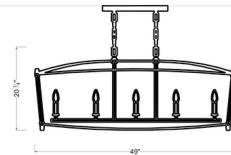

Shown in antique guild

Specifications

COLOR	N/A
BODY FINISH	Antique Guild
WATTAGE	25W
DIMMER	Standard 120V
DIMENSIONS	49"L x 14"W x 20.25"H
BULB NOT INCLUDED	5 x B11/Candelabra (E12)/5W/120V LED
OTHER BULB OPTIONS	5 x B10/Candelabra (E12)/60W/120V Incandescent
COUNTRY OF ORIGIN	China