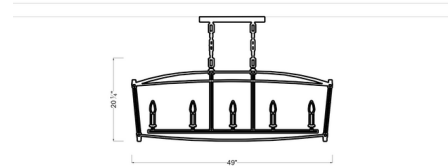

Specifications

COLOR N/A
BODY FINISH Smith Steel
WATTAGE 25W
DIMMER Standard 120V
DIMENSIONS 49"L x 14"W x 20.25"H
BULB NOT INCLUDED 5 x B11/Candelabra (E12)/5W/120V LED
OTHER BULB OPTIONS 5 x B10/Candelabra (E12)/60W/120V Incandescent
COUNTRY OF ORIGIN China

Technical Information

PRODUCT DIMENSIONS Chains: 60"L

Shown in smith steel

CLICK TO VIEW PRODUCT

Notes: