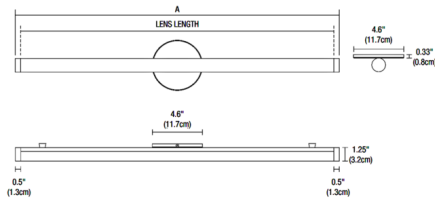

Description

The Pipeline 2 Warm Dim LED Vanity with Center Feed features a tubular diffused white lens and a floating canopy that can be installed at any point along the length of the fixture to accommodate off-center junction boxes. Available in a variety of finishes, Warm Dim 2700K-2000K (27D) or 3000K-2000K (30D) color temperature options, 5 LED watts per foot, and lengths from 9 to 120 inches. Unlike standard LEDs, Warm Dim LEDs are designed to shift to a warmer color temperature as they are dimmed, replicating the effects of incandescent and halogen light sources. Includes a 120V-24VDC Universal power supply (dimmable ELV/TRIAC/0-10V) which fits inside junction box. ETL listed. Suitable for damp locations. 5 year pro-rated warranty. Product is built to order.

Specifications

COLOR White
 BODY FINISH Chrome
 WATTAGE 15W
 DIMMER Low Voltage Electronic
 DIMENSIONS 36"L x 4.6"H x 1.61"D
 INTEGRATED LED MODULE 3 x LED/5W/120V LED

Technical Information

LAMP LIFE 50000 hours
 COLOR RENDERING 95 CRI
 LAMP COLOR 2700K Warm Dim
 LUMENS/WATT 241.60
 LUMINOUS FLUX 1208 lumens

Shown in chrome / white

WARM DIM (27D & 30D)				
Ordering Code Example	Lens Length	Overall Length Dimension 'A'	Total Wattage (5W)	Total Lumens 3000K (5W)
12	12	13	5	618
15	15	16	6.5	764
18	18	19	7.5	917
24	24	25	10	1223
36	36	37	15	1825
48	48	49	20	2447
60	60	61	25	3059
72	72	73	30	3670
96	96	97	40	4894
120	120	121	50	6118