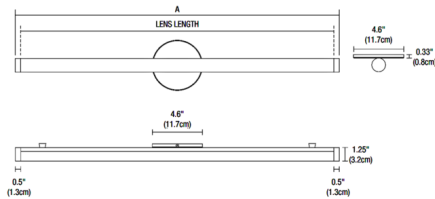

### Description

The Pipeline 2 Warm Dim LED Vanity with Center Feed features a tubular diffused white lens and a floating canopy that can be installed at any point along the length of the fixture to accommodate off-center junction boxes. Available in a variety of finishes, Warm Dim 2700K-2000K (27D) or 3000K-2000K (30D) color temperature options, 5 LED watts per foot, and lengths from 9 to 120 inches. Unlike standard LEDs, Warm Dim LEDs are designed to shift to a warmer color temperature as they are dimmed, replicating the effects of incandescent and halogen light sources. Includes a 120V-24VDC Universal power supply (dimmable ELV/TRIAC/0-10V) which fits inside junction box. ETL listed. Suitable for damp locations. 5 year pro-rated warranty. Product is built to order.

### Specifications

COLOR . . . . . White  
 BODY FINISH . . . . . Chrome  
 WATTAGE . . . . . 15W  
 DIMMER . . . . . Low Voltage Electronic  
 DIMENSIONS . . . . . 36"L x 4.6"H x 1.61"D  
 INTEGRATED LED MODULE . . . . . 3 x LED/5W/120V LED

Shown in chrome / white

WARM DIM (27D & 30D)				
Ordering Code Example	Lens Length	Overall Length Dimension 'A'	Total Wattage (5W)	Total Lumens 3000K (5W)
12	12	13	5	618
15	15	16	6.5	764
18	18	19	7.5	917
24	24	25	10	1223
36	36	37	15	1825
48	48	49	20	2447
60	60	61	25	3059
72	72	73	30	3670
96	96	97	40	4894
120	120	121	50	6118